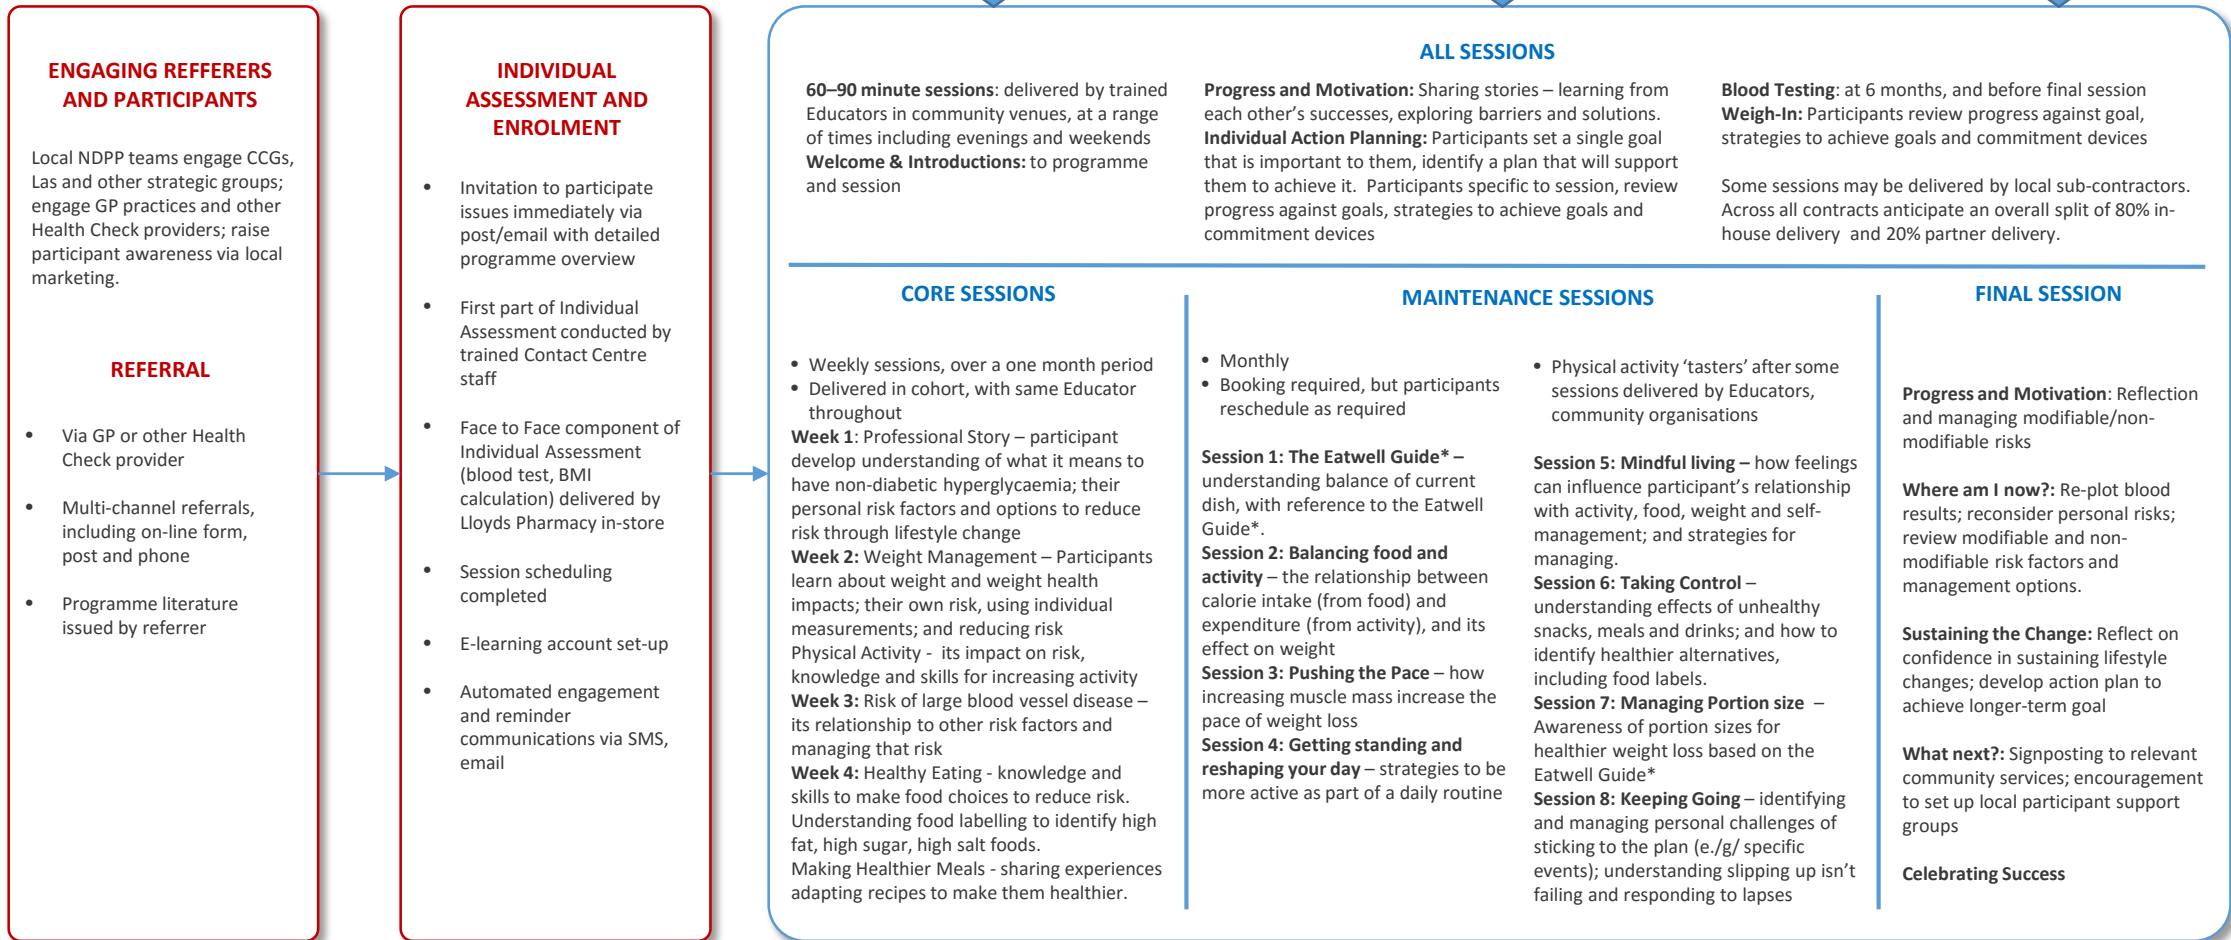

NDPP SERVICE SCHEDULE

* Previously known as the Eatwell Plate